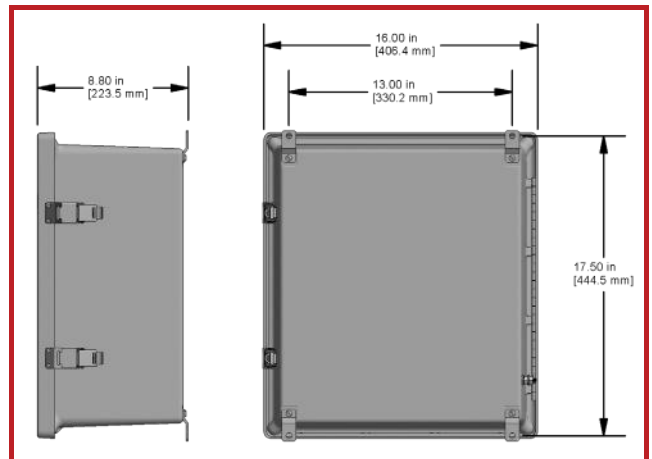

Empty Fiberglass Enclosures

Product Features

Empty Fiberglass Enclosures

- Snap Latch Closure
- NEMA 4x Rated

JBA0606-FG

JBA0608-FG

JBA1012-FG

JBA1416-FG