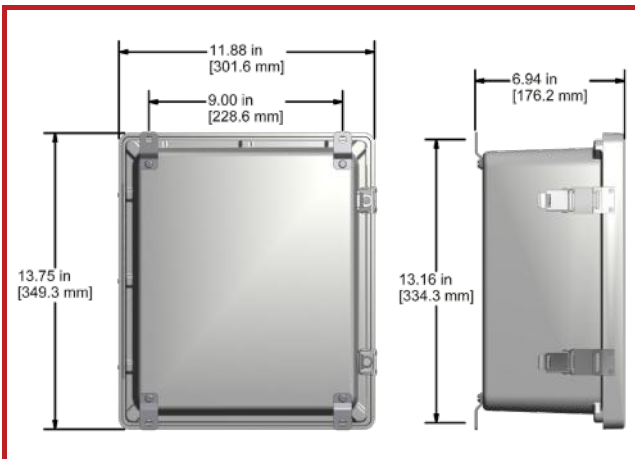

Empty Fiberglass Enclosures

Product Features

Empty Fiberglass Enclosures

- Snap Latch Closure
- NEMA 4x Rated

JBA0606-FG

JBA0608-FG

JBA1012-FG

JBA1416-FG