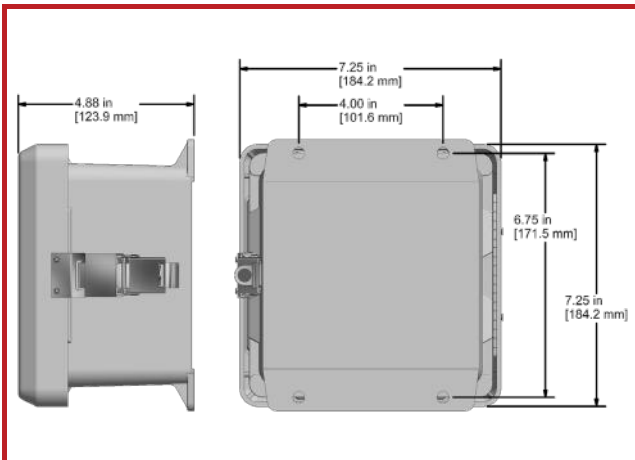

Empty Fiberglass Enclosures

Product Features

Empty Fiberglass Enclosures

- Snap Latch Closure
- NEMA 4x Rated

JBA0606-FG

JBA0608-FG

JBA1012-FG

JBA1416-FG