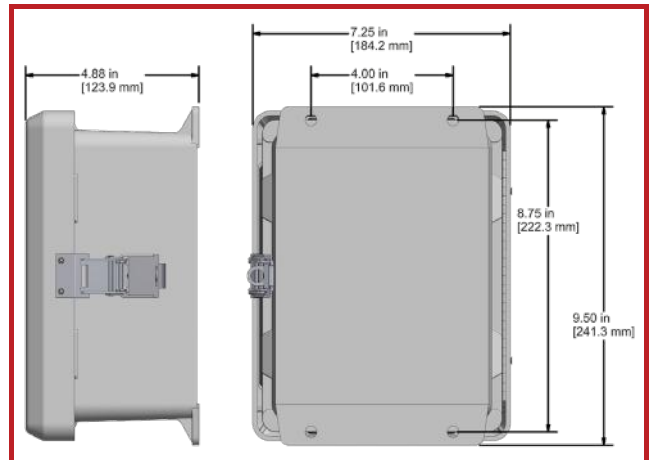

Empty Fiberglass Enclosures

Product Features

Empty Fiberglass Enclosures

- Snap Latch Closure
- NEMA 4x Rated

JBA0606-FG

JBA0608-FG

JBA1012-FG

JBA1416-FG