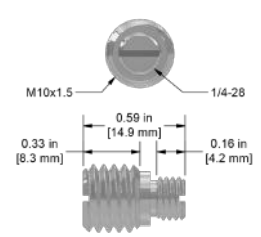

Mounting Studs

MH108-1B

1/4-28 to 1/4-28,
Stainless Steel
Mounting Stud

MH108-3B

1/4-28 to 10-32,
Stainless Steel
Adapter Stud

MH108-4B

1/4-28, 1/2 in. length,
Stainless Steel
Mounting Screw

MH108-5B

1/4-28 to M6x1,
Stainless Steel
Adapter Stud

MH108-6B

1/4-28 to M8x1.25,
Stainless Steel
Adapter Stud

MH108-7B

1/4-28 to M10x1.5,
Stainless Steel
Adapter Stud

MH108-30B

1/4-28 to M5,
Stainless Steel
Mounting Stud

MH108-31B

10-32 to M6,
Stainless Steel
Mounting Stud

MH108-32B

10-32 to M5,
Stainless Steel
Mounting Stud

Backed by our Unconditional Lifetime Warranty

www.ctconline.com | sales@ctconline.com | 585-924-5900