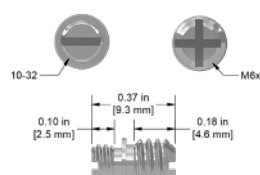

Mounting Studs

MH108-1B

1/4-28 to 1/4-28,
Stainless Steel
Mounting Stud

MH108-3B

1/4-28 to 10-32,
Stainless Steel
Adapter Stud

MH108-4B

1/4-28, 1/2 in. length,
Stainless Steel
Mounting Screw

MH108-5B

1/4-28 to M6x1,
Stainless Steel
Adapter Stud

MH108-6B

1/4-28 to M8x1.25,
Stainless Steel
Adapter Stud

MH108-7B

1/4-28 to M10x1.5,
Stainless Steel
Adapter Stud

MH108-30B

1/4-28 to M5,
Stainless Steel
Mounting Stud

MH108-31B

10-32 to M6,
Stainless Steel
Mounting Stud

MH108-32B

10-32 to M5,
Stainless Steel
Mounting Stud

Backed by our Unconditional Lifetime Warranty

www.ctconline.com | sales@ctconline.com | 585-924-5900