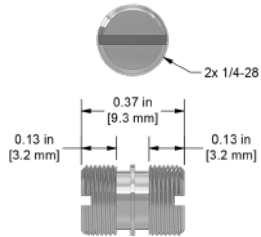

Mounting Studs

MH108-1B

1/4-28 to 1/4-28,
Stainless Steel
Mounting Stud

MH108-3B

1/4-28 to 10-32,
Stainless Steel
Adapter Stud

MH108-4B

1/4-28, 1/2 in. length,
Stainless Steel
Mounting Screw

MH108-5B

1/4-28 to M6x1,
Stainless Steel
Adapter Stud

MH108-6B

1/4-28 to M8x1.25,
Stainless Steel
Adapter Stud

MH108-7B

1/4-28 to M10x1.5,
Stainless Steel
Adapter Stud

MH108-30B

1/4-28 to M5,
Stainless Steel
Mounting Stud

MH108-31B

10-32 to M6,
Stainless Steel
Mounting Stud

MH108-32B

10-32 to M5,
Stainless Steel
Mounting Stud

Backed by our Unconditional Lifetime Warranty

www.ctconline.com | sales@ctconline.com | 585-924-5900