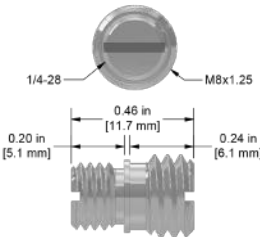

Mounting Studs

MH108-1B

1/4-28 to 1/4-28,
Stainless Steel
Mounting Stud

MH108-3B

1/4-28 to 10-32,
Stainless Steel
Adapter Stud

MH108-4B

1/4-28, 1/2 in. length,
Stainless Steel
Mounting Screw

MH108-5B

1/4-28 to M6x1,
Stainless Steel
Adapter Stud

MH108-6B

1/4-28 to M8x1.25,
Stainless Steel
Adapter Stud

MH108-7B

1/4-28 to M10x1.5,
Stainless Steel
Adapter Stud

MH108-30B

1/4-28 to M5,
Stainless Steel
Mounting Stud

MH108-31B

10-32 to M6,
Stainless Steel
Mounting Stud

MH108-32B

10-32 to M5,
Stainless Steel
Mounting Stud

Backed by our Unconditional Lifetime Warranty

www.ctconline.com | sales@ctconline.com | 585-924-5900