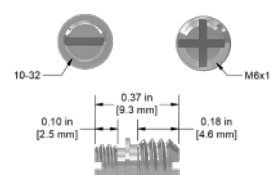

Mounting Studs

MH108-1B

1/4-28 to 1/4-28,
Stainless Steel
Mounting Stud

MH108-3B

1/4-28 to 10-32,
Stainless Steel
Adapter Stud

MH108-4B

1/4-28, 1/2 in. length,
Stainless Steel
Mounting Screw

MH108-5B

1/4-28 to M6x1,
Stainless Steel
Adapter Stud

MH108-6B

1/4-28 to M8x1.25,
Stainless Steel
Adapter Stud

MH108-7B

1/4-28 to M10x1.5,
Stainless Steel
Adapter Stud

MH108-30B

1/4-28 to M5,
Stainless Steel
Mounting Stud

MH108-31B

10-32 to M6,
Stainless Steel
Mounting Stud

MH108-32B

10-32 to M5,
Stainless Steel
Mounting Stud

Backed by our Unconditional Lifetime Warranty

www.ctconline.com | sales@ctconline.com | 585-924-5900