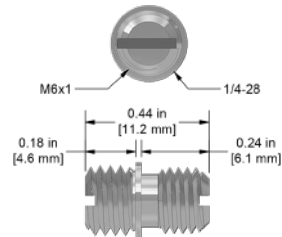

Mounting Studs

MH108-1B

1/4-28 to 1/4-28,
Stainless Steel
Mounting Stud

MH108-3B

1/4-28 to 10-32,
Stainless Steel
Adapter Stud

MH108-4B

1/4-28, 1/2 in. length,
Stainless Steel
Mounting Screw

MH108-5B

1/4-28 to M6x1,
Stainless Steel
Adapter Stud

MH108-6B

1/4-28 to M8x1.25,
Stainless Steel
Adapter Stud

MH108-7B

1/4-28 to M10x1.5,
Stainless Steel
Adapter Stud

MH108-30B

1/4-28 to M5,
Stainless Steel
Mounting Stud

MH108-31B

10-32 to M6,
Stainless Steel
Mounting Stud

MH108-32B

10-32 to M5,
Stainless Steel
Mounting Stud

Backed by our Unconditional Lifetime Warranty

www.ctconline.com | sales@ctconline.com | 585-924-5900