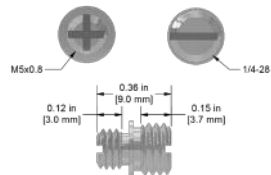

Mounting Studs

MH108-1B

1/4-28 to 1/4-28,
Stainless Steel
Mounting Stud

MH108-3B

1/4-28 to 10-32,
Stainless Steel
Adapter Stud

MH108-4B

1/4-28, 1/2 in. length,
Stainless Steel
Mounting Screw

MH108-5B

1/4-28 to M6x1,
Stainless Steel
Adapter Stud

MH108-6B

1/4-28 to M8x1.25,
Stainless Steel
Adapter Stud

MH108-7B

1/4-28 to M10x1.5,
Stainless Steel
Adapter Stud

MH108-30B

1/4-28 to M5,
Stainless Steel
Mounting Stud

MH108-31B

10-32 to M6,
Stainless Steel
Mounting Stud

MH108-32B

10-32 to M5,
Stainless Steel
Mounting Stud

Backed by our Unconditional Lifetime Warranty

www.ctconline.com | sales@ctconline.com | 585-924-5900