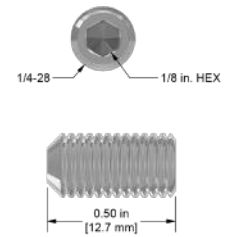

Mounting Studs

MH108-1B

1/4-28 to 1/4-28,
Stainless Steel
Mounting Stud

MH108-3B

1/4-28 to 10-32,
Stainless Steel
Adapter Stud

MH108-4B

1/4-28, 1/2 in. length,
Stainless Steel
Mounting Screw

MH108-5B

1/4-28 to M6x1,
Stainless Steel
Adapter Stud

MH108-6B

1/4-28 to M8x1.25,
Stainless Steel
Adapter Stud

MH108-7B

1/4-28 to M10x1.5,
Stainless Steel
Adapter Stud

MH108-30B

1/4-28 to M5,
Stainless Steel
Mounting Stud

MH108-31B

10-32 to M6,
Stainless Steel
Mounting Stud

MH108-32B

10-32 to M5,
Stainless Steel
Mounting Stud

Backed by our Unconditional Lifetime Warranty

www.ctconline.com | sales@ctconline.com | 585-924-5900