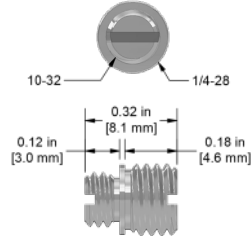

Mounting Studs

MH108-1B

1/4-28 to 1/4-28,
Stainless Steel
Mounting Stud

MH108-3B

1/4-28 to 10-32,
Stainless Steel
Adapter Stud

MH108-4B

1/4-28, 1/2 in. length,
Stainless Steel
Mounting Screw

MH108-5B

1/4-28 to M6x1,
Stainless Steel
Adapter Stud

MH108-6B

1/4-28 to M8x1.25,
Stainless Steel
Adapter Stud

MH108-7B

1/4-28 to M10x1.5,
Stainless Steel
Adapter Stud

MH108-30B

1/4-28 to M5,
Stainless Steel
Mounting Stud

MH108-31B

10-32 to M6,
Stainless Steel
Mounting Stud

MH108-32B

10-32 to M5,
Stainless Steel
Mounting Stud

Backed by our Unconditional Lifetime Warranty

www.ctconline.com | sales@ctconline.com | 585-924-5900